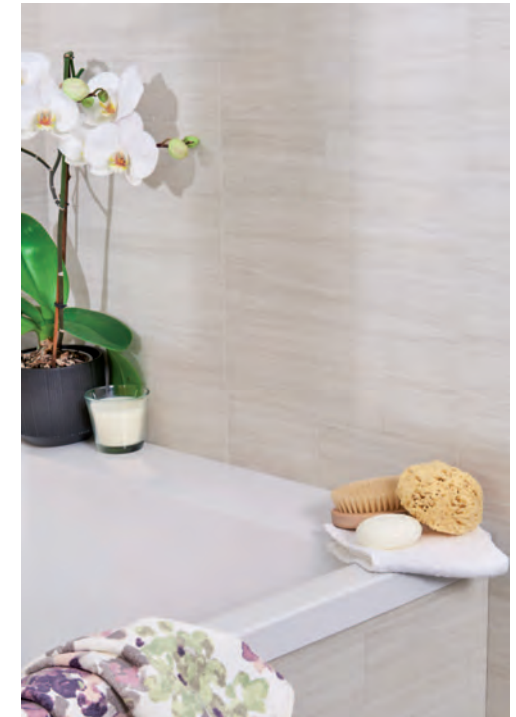

taupe dune

4

The White and Taupe Dune stone tile design has a matt finish and gives a stylish feel to a room.

The tiled panel Wave is fresh, clean and tranquil – the bathroom ideal!

white dune

stylish and
calming
designs

wave

slate

The Slate and Granite designs have an innovative self-adhesive backing which makes installation a no-fuss, no-mess process.

easy to
install

granite

fired earth

With a semi-matt radiance and a hint of metallic in its finish, the Fired Earth and Bisque panels give a touch of glamour to any room.