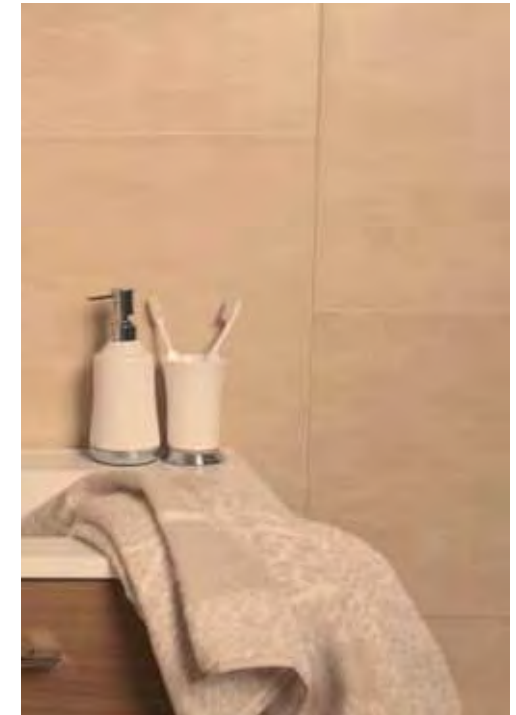

sandstone

10

The Sandstone, Moonstone, Whitestone and Anthracite panels have a matt finish which contributes to their realistic stone like appearance.

These designs also offer the opportunity to be creative with their irregular offset tile effect.