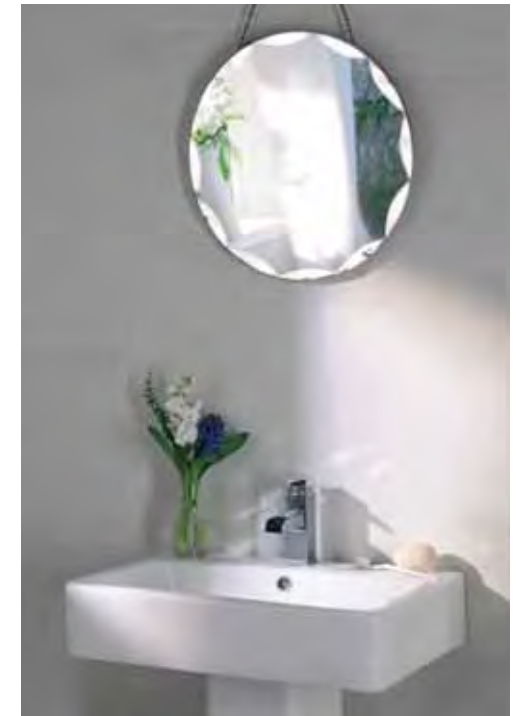

whitestone

Whether you require a neutral calming palette or want to make a statement with something more dramatic, you're sure to find the finish you require in the Marbrex range.