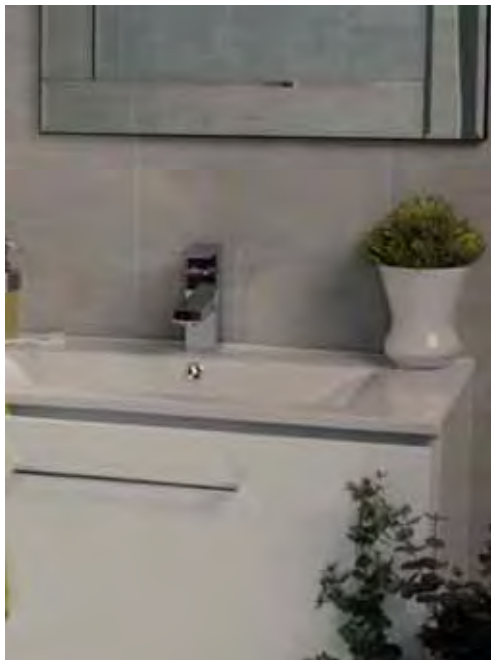

fresh,
lively
colours

Available in standard and large tile formats

moonstone