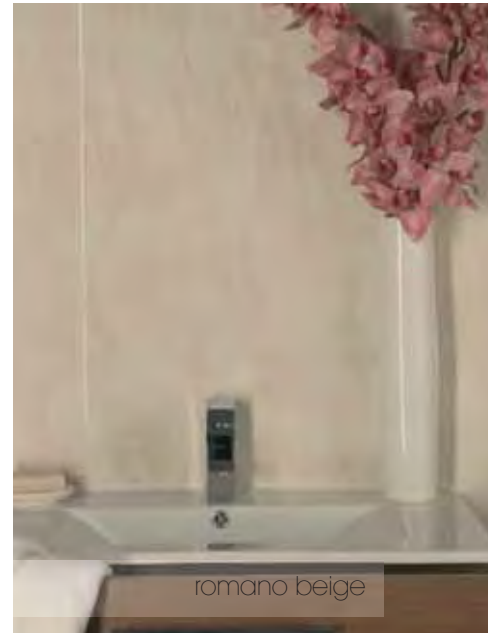

wave

slate

The Slate and Granite designs have an innovative self-adhesive backing which makes installation a no-fuss, no-mess process.

easy to
install

granite

fired earth

With a semi-matt radiance and a hint of metallic in its finish, the Fired Earth and Bisque panels give a touch of glamour to any room.

practical
alternatives

ceiling panels

Use Marbrex as a quick, clean cover for your ceilings.

ceiling panels

code	description	width/length (mm)	panel style/fit
DC40001	satin white	250 x 4000	flat/flush
DC28101	gloss white (including silver strip)	200 x 2700	flat/flush
DC28104	gloss white (including silver strip)	200 x 4000	flat/flush
DC69096	gloss white	375 x 4000	3 plank/t & g
DC400L6	white wood	250 x 4000	2 plank/close v