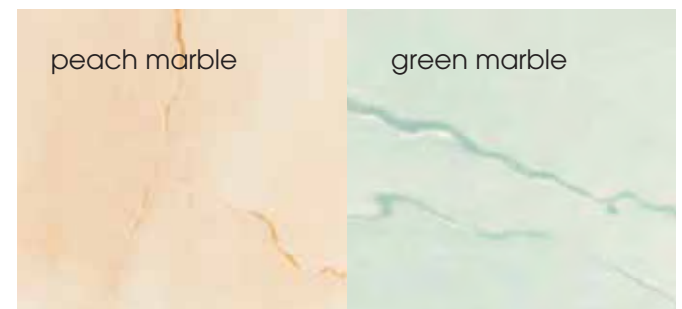

ogee skirting

Marbrex® colour palette

wall panels - 250mm

code	description	width/length (mm)	panel style/fit
DC26274	romano beige	250 x 2600	flat/flush
DC26628	inari grey	250 x 2600	flat/flush
DC26083	alba grey	250 x 2600	flat/flush
DC94030	green marble	250 x 2600	flat/close v
DC94087	peach marble	250 x 2600	flat/close v
DC85053	grey marble	250 x 2600	flat/close v
DC85064	beige marble	250 x 2600	flat/close v
DC85A32	natural marble	250 x 2600	flat/close v
DC260L6	white wood	250 x 2600	2 plank/close v