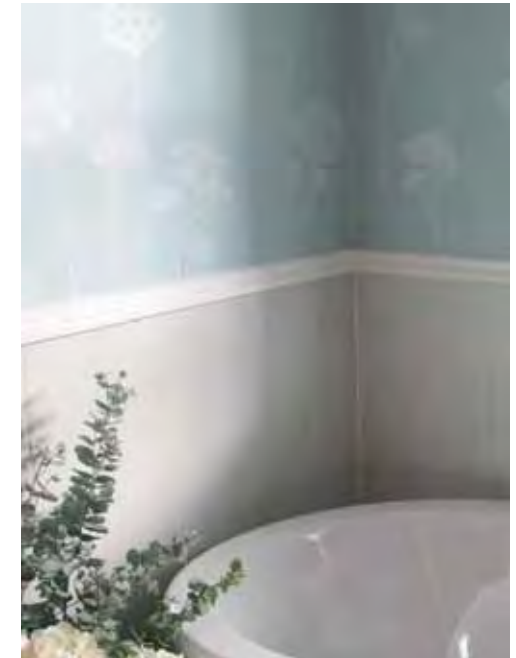

versatile
designs

white wood

Perfect in bathrooms, kitchens, playrooms and utility areas, Marbrex is the practical choice for any room in the home or office.