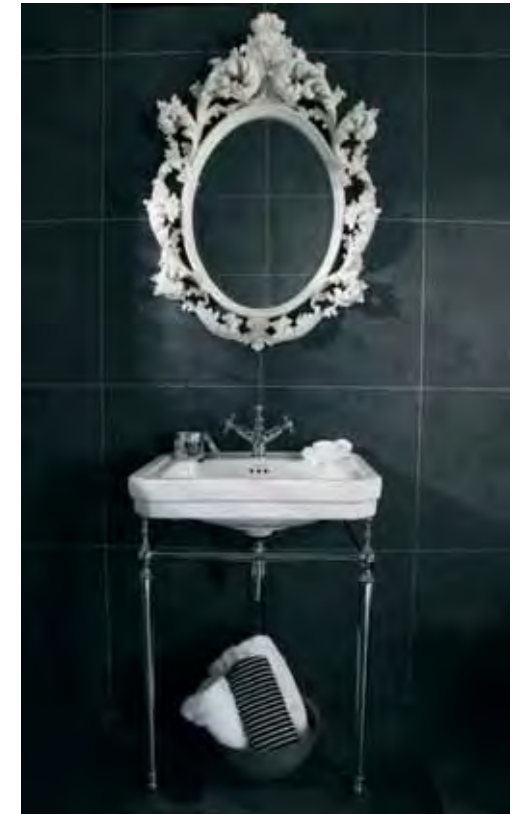

taupe dune

4

The White and Taupe Dune stone tile design has a matt finish and gives a stylish feel to a room.

The tiled panel Wave is fresh, clean and tranquil – the bathroom ideal!

white dune

stylish and
calming
designs

wave

slate

The Slate and Granite designs have an innovative self-adhesive backing which makes installation a no-fuss, no-mess process.

easy to
install

granite

fired earth

With a semi-matt radiance and a hint of metallic in its finish, the Fired Earth and Bisque panels give a touch of glamour to any room.